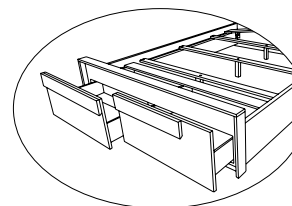

1500-160 [QUEEN]

Head board 60” / Tête de lit 60”

W/L 64” x D/P 3” x H 48”

1500-180 [KING]

Head board 80” / Tête de lit 80”

W/L 82” x P/D 3” x H 48”

In walnut veneer / En placage noyer

1500-260 [QUEEN]